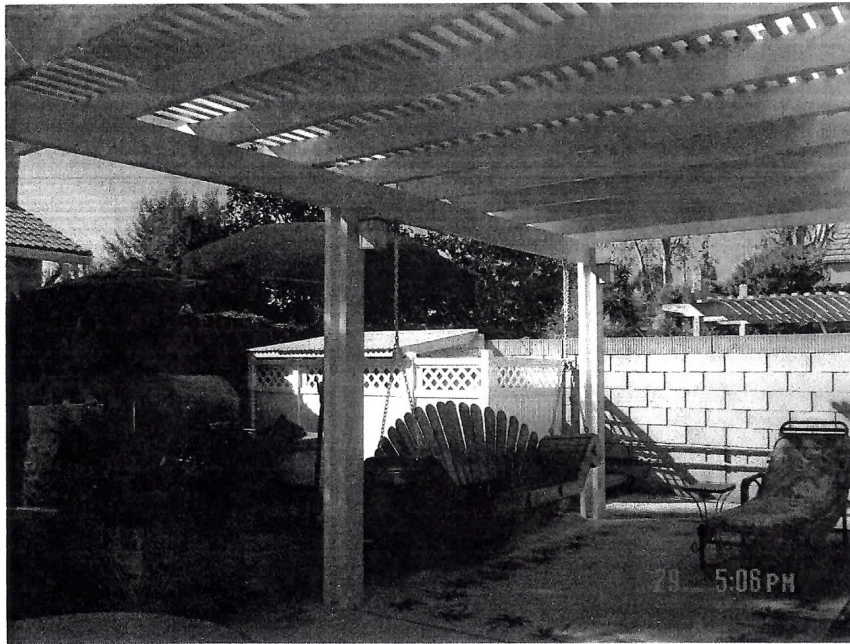

Ernie & Ann Jones

Irvine, CA 92620

June 2, 2006

Paul Goldman, Sales Designer  
Patios by B&B  
810 West Katella Avenue  
Orange, CA 92867

Dear Paul,

We want to extend our sincere appreciation to you and your installation team for a great job on our new patio cover. Our special thanks to you for designing a patio cover that incorporated the most important element of our backyard retreat, our large and very heavy swing. As you can see, the swing is in place just in time for summer.

Paul, you listened to our requests and delivered on your promise. No other company could accommodate the swing – but you did. Many of our neighbors have stopped by and commented on how much bigger the back yard seems with the new patio cover in place. Your design incorporated elements we hadn't thought of, and the result is impressive. We also appreciate your suggestion of how to incorporate the mesh covering over the cover which provides a nice filter for the direct sun overhead. Please tell Angel and his team we appreciate their craftsmanship – they did a beautiful job. We are very pleased.